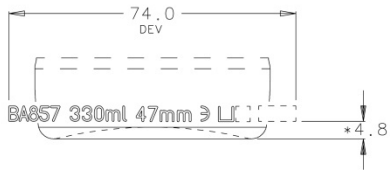

ALL DIMENSIONS MARKED *
INCLUDE 0.3 STIPPLING

3.5 SIZE ENGRAVING,
ES_01_04_04

BAR STIPPLING
ES_02_04_29
60 STIPPLES

330ml Tall Neck Standard Beer

Neck Finish	26 Standard Crown	Rawlings Reference	A1322
Approx. Weight	218 g	Pallet Quantity	1805
Height	226.9 mm	Pallet Weight	430 kg
Diameter	60.7 mm	Pallet Dimensions	1200X1000X1303
Label Recess Height	88 mm		
Fill-point	47 mm		
Capacity to Fill-point	330 ml	Drawing Issue	V.1 – 17 May 2012